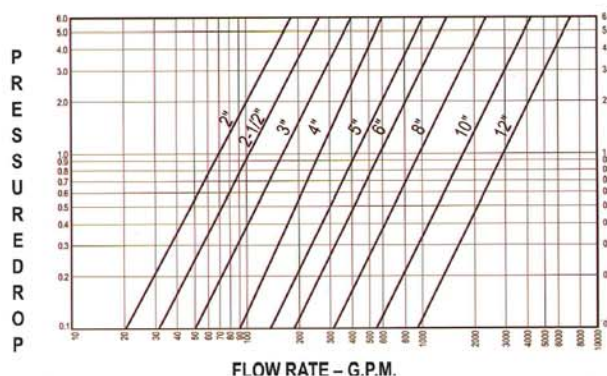

Model No. YGL8

Name of parts	Material
Body	Ductile iron
Cover	Ductile iron
Gasket	EPDM
Screen	SS304 (hole Ø 6mm)
Plug	Bronze

Technical data >

- Sizes: 2"~8"
- Working pressure: 362psi
- Grooved standard: AWWA C606
- Temperature range: 0 ~ 80 °C

Dimensions		Pressure rating	Size (mm)		
DN	inch		OD	L	H
50	2	362	60.3	230	154
65	2.5	362	73	290	201
			76.1		
80	3	362	88.9	310	210
100	4	362	114.3	350	269
125	5	362	139.7	400	320
			141.3		
150	6	362	165.1	480	357
			168.3		
200	8	362	219.1	550	442