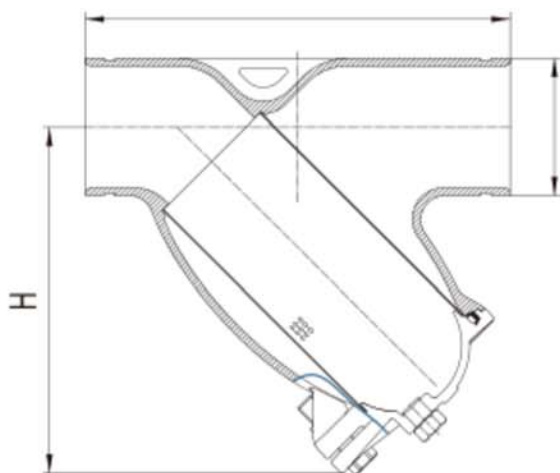

Model No. YGL8

Name of parts	Material
Body	Ductile iron
Cover	Ductile iron
Gasket	EPDM
Screen	SS304 (hole Ø 6mm)
Plug	Bronze

Technical data >

- Sizes: 2"~8"
- Working pressure: 362psi
- Grooved standard: AWWA C606
- Temperature range: 0 ~ 80 °C

Dimensions		Pressure rating	Size (mm)		
DN	inch		OD	L	H
50	2	362	60.3	230	154
65	2.5	362	73	290	201
			76.1		
80	3	362	88.9	310	210
100	4	362	114.3	350	269
125	5	362	139.7	400	320
			141.3		
150	6	362	165.1	480	357
			168.3		
200	8	362	219.1	550	442